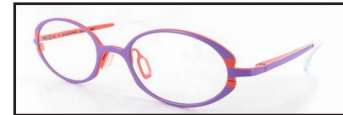

Karavan Kids Style Catalog

Below please find a detailed catalog of the Karavan Kids frame styles offered by Europtik Eyewear.
 Please consult your sales representative for prices and shipping details.

Karavan Kids Metal

Style Number

Color/Description

Beary

Size/Taille 38/24

#759
 Violet/Lavender
Violet/Lavande

#762
 Blue/Turquoise
Bleu/Turquoise

#775
 Blue/Black
Bleu/Noir

Birdy

Size/Taille 42/17

#679
 Metallic Red
Rouge Métallisé

#956
 Yellow/Raspberry
Jaune et Framboise

#B61
 Coral/Purple
Corail et Parme

Crocoo

Size/Taille 39/20

#763
 Olive Green/Violet
Vert Olive et Violet

#764
 Chocolate/Raspberry
Chocolat et Framboise